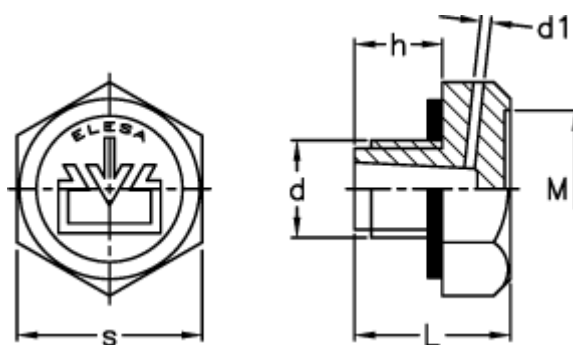

Article number: 2311058661

Description: E+G Oil fill plug, w/breather hole
TCDF.20x1,5, black

Measures

d = M20x1,5

d1 = 2

h = 11

L = 18

M = 20.5

s = 26

Tightening torque N m = 8 til 10